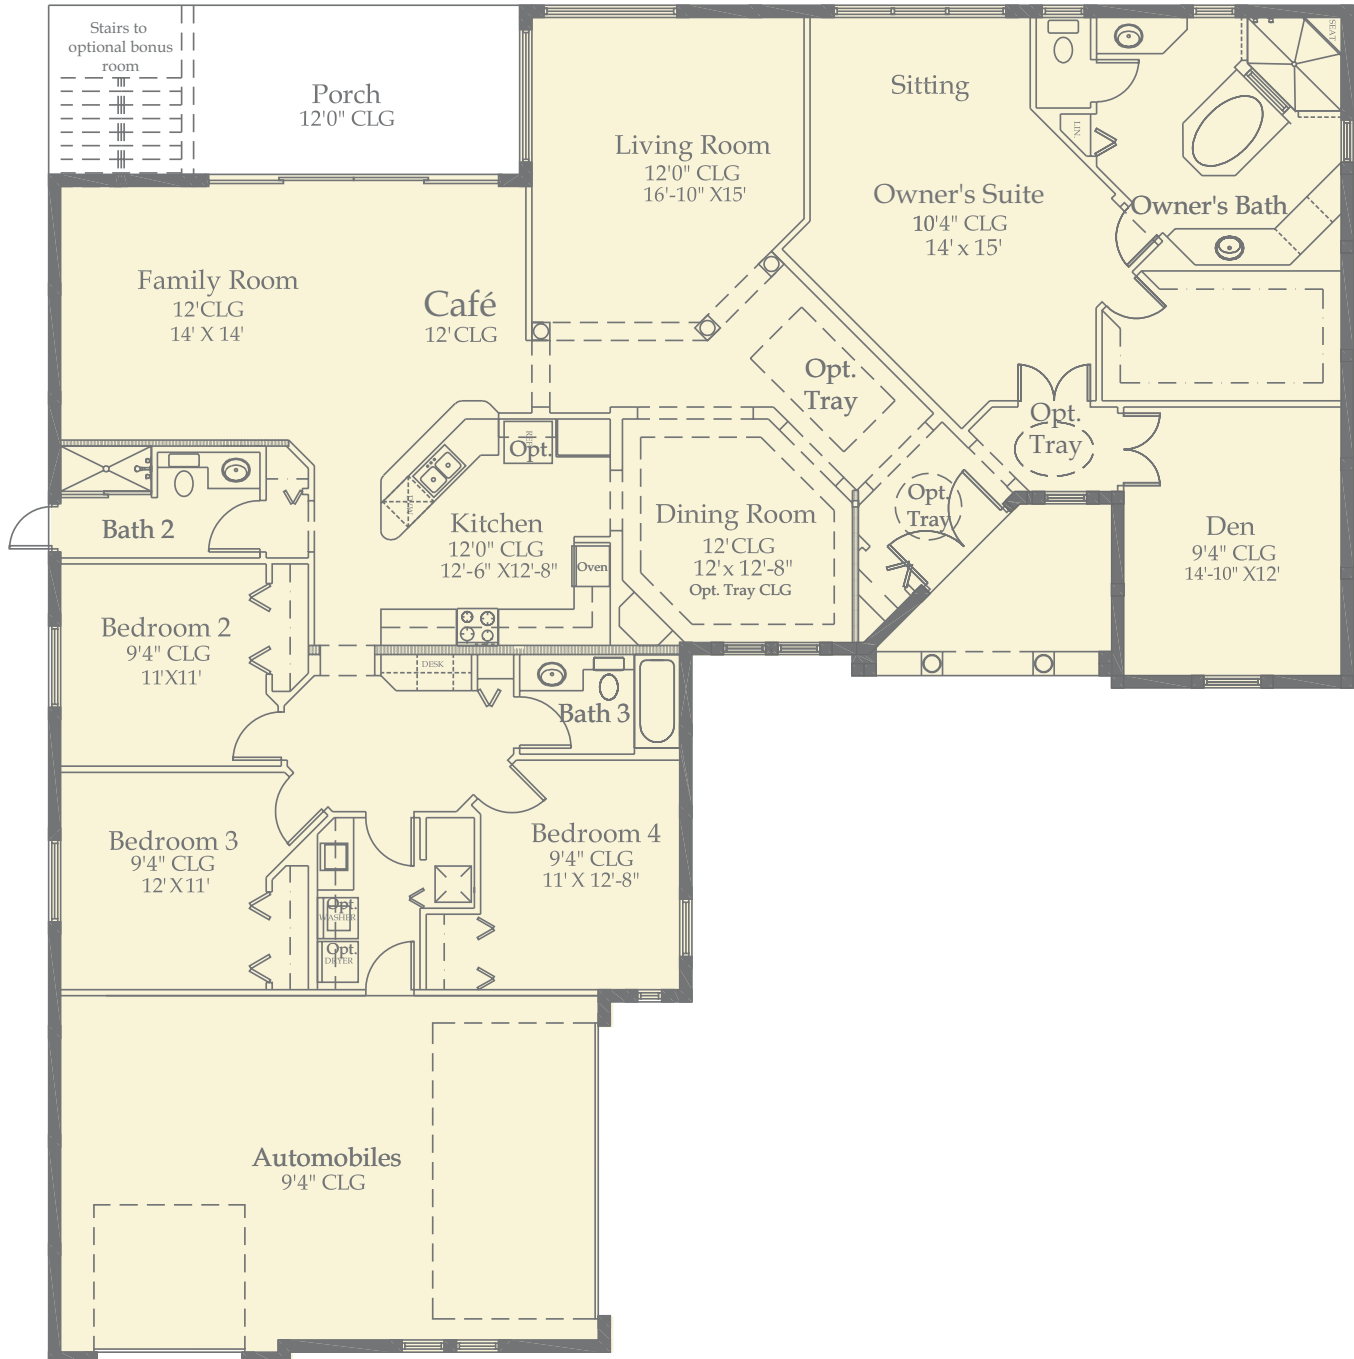

The Luxembourg

4 Bedrooms & Den
3 Baths
Covered Patio
3 Car Garage
2,955 Sq. Ft. of Living Area

**For more information, please call:
(407) 971-7773**

Copyright© 2003 Crosswinds Communities. All Rights Reserved.

Although created using all available information to achieve maximum accuracy, representations and dimensions of the floorplans may not exactly reflect the final construction. There is also no guarantee of availability of any particular product described in this advertisement. Quantities are limited.